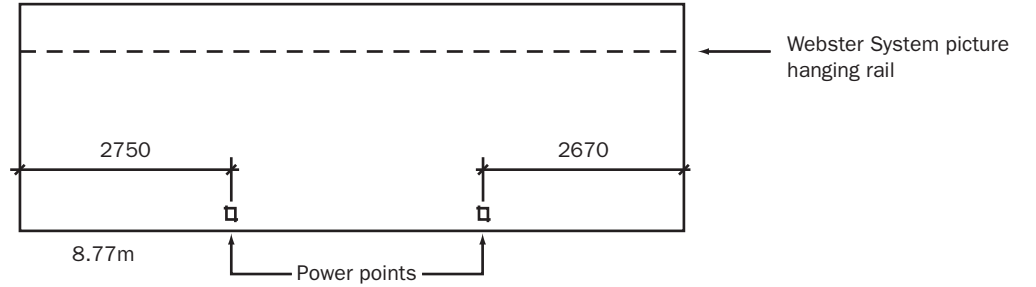

TAUPO MUSEUM ART GALLERY FLOOR PLAN

Scale 1:100 @ A4

Key

----- Continuous Webster System picture hanging rail system at 2.4m height

□ Existing power points

Art gallery: Exhibition wall space 110 sq m

Art gallery: 38.99 total lineal metres

Plus mobile units: 19.20 metres

Unit size is: 1800 mm L x 620 mm D x 2470 mm H

2.4m
▲
TYPICAL

ELEVATION A

ELEVATION B

ELEVATION C

ELEVATION D